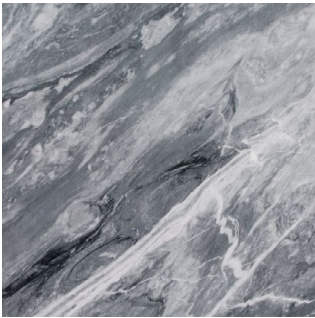

## MATERIALS

SHADER Natural Stone  
PLATE Plated Steel - Burnished Brass

## WEIGHT

11 Lbs (5 kg)

ETAMORPH

ETAMORPH LLC | [info@etamorph.com](mailto:info@etamorph.com) | [www.etamorph.com](http://www.etamorph.com) | Copyright © 2023

MATERIALS - SHADER

Calacata

Bardiglio

Verde Guatemala

Nero Marquina

MATERIALS - WALL PLATE AND BRACKETS

Plated Steel  
Brushed Brass Finish