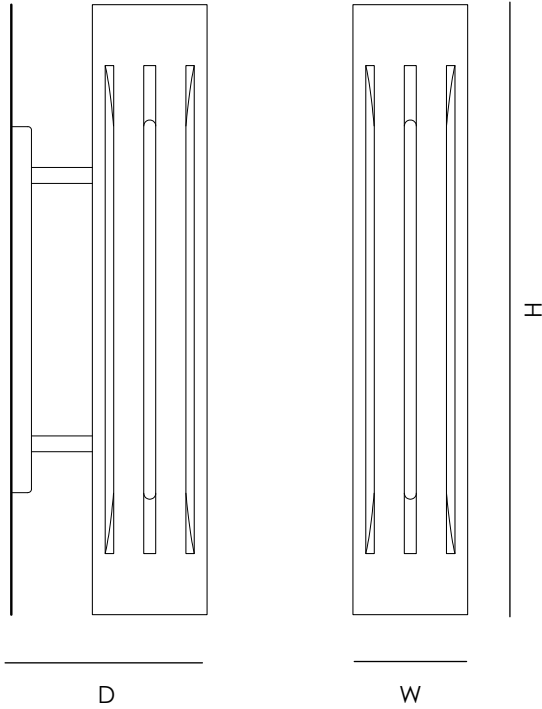

LAMPING

MRI16 SORAA LED BULBS (Included)
2 x 7.5W (50W Equivalent) LED
930 Total Lumen Output
3000K / 95 CRI
GU10 Base / Dimmable /
120 Volt / 240V
Voltage 120-240

DIMENSIONS

19.7" H X 4" W X 6.25" W V
500mm H X 100mm W X 160mm W

MATERIALS

SHADER Natural Stone
PLATE Plated Steel - Burnished Brass

WEIGHT

11 Lbs (5 kg)

ETAMORPH

ETAMORPH LLC | info@etamorph.com | www.etamorph.com | Copyright © 2023