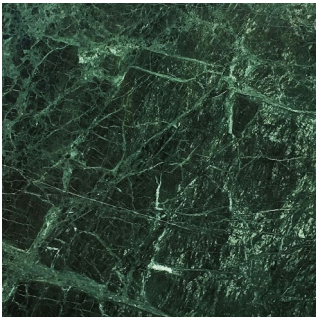

Verde Guatemala